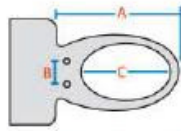

This Bidet will fit on your existing toilet suite if the measurements of your pan are:

1. O8R **A:** 500mm or above
   B: Between 140-195mm
   C: 330mm or above