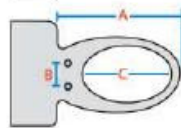

### Auto-Cleansing

With a single touch, the user can conveniently run the 'rear cleansing and air'.

**With Coway's advanced technology** the Bidet can adjust the water stream to 3 distinct, precise levels ensuring total cleansing.

This Bidet will fit on your existing toilet suite if the measurements of your pan are:

- O8R **A:** 500mm or above  
**B:** Between 140-195mm  
**C:** 330mm or above

- O8E **A:** 525mm or above  
**B:** Between 140-195mm  
**C:** 340mm or above